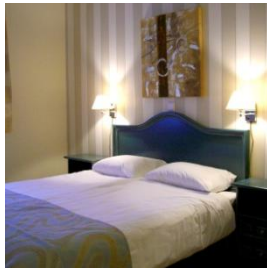

THON

Residence Florence

Contact information:

Thon Residence Florence

1-11 Rue de Florence, B-1000 Brussels

Tel: +32 (0)2 543 3390

Fax: +32 (0)2 543 33 89

Sales Representative

Camille Roussel-Giraudy

Key Account Manager

Tel: + 32 (0)2 543.33.96

Fax: +32 (0)2 205.15.12

crg@thonhotels.be

“Enjoy extra comfort and feel like home in our fully furnished apartments!”

Location

Situation in the centre of Brussels, on Rue de Florence, just off the prestigious Avenue Louise with its luxury shops, restaurants, public transports and other facilities within walking distance. The Avenue Louise is a trendy business and shopping area. The apartments are only 1.5 km from the City Centre and E.U quarter Close to the Midi Train Station (Thalys, Eurostar) and to the well-known Sablon Antique Square.

Facilities

- 42 studios, one-, two- and three-bedroom apartments
- Concierge service
- Wired and wireless high speed internet
- Large underground parking
- Hotel services from the Hotel Bristol Stephanie just near (reception, fitness room and sauna, breakfast, business centre...)